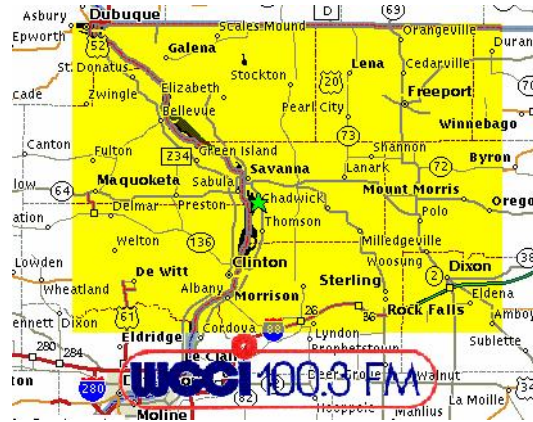

We have you covered!

Great coverage in a 6 county area in Illinois & Iowa.
Cost effective ad plans that are custom made for you, which allows you to reach your customers in town, on the farm or both.

Target demographics 25-54.

25,000 watts!

Rate Card

(Based on times per month)

Freq	30 sec	60 sec
1	14	16
24	12	14
50	10	12
100	8	10

Add $2 for drive time & sponsorships.

All rates are net to station.

Special discount packages available upon request.

Rates subject to change.